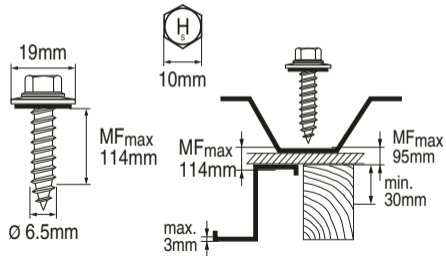

S-MP 63S 6.5x125

#285226

Rostfrei / Inox / Stainless

2081933-07.2023